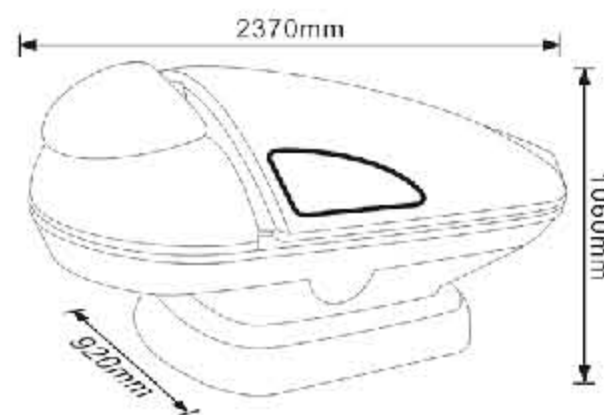

Specification

Dimension (mm): 2370×920×1060H Weight: 155KG Power Consumption: 2200W
Power supply: AC220~230V 50/60Hz 16A Material: Acryl Color: White